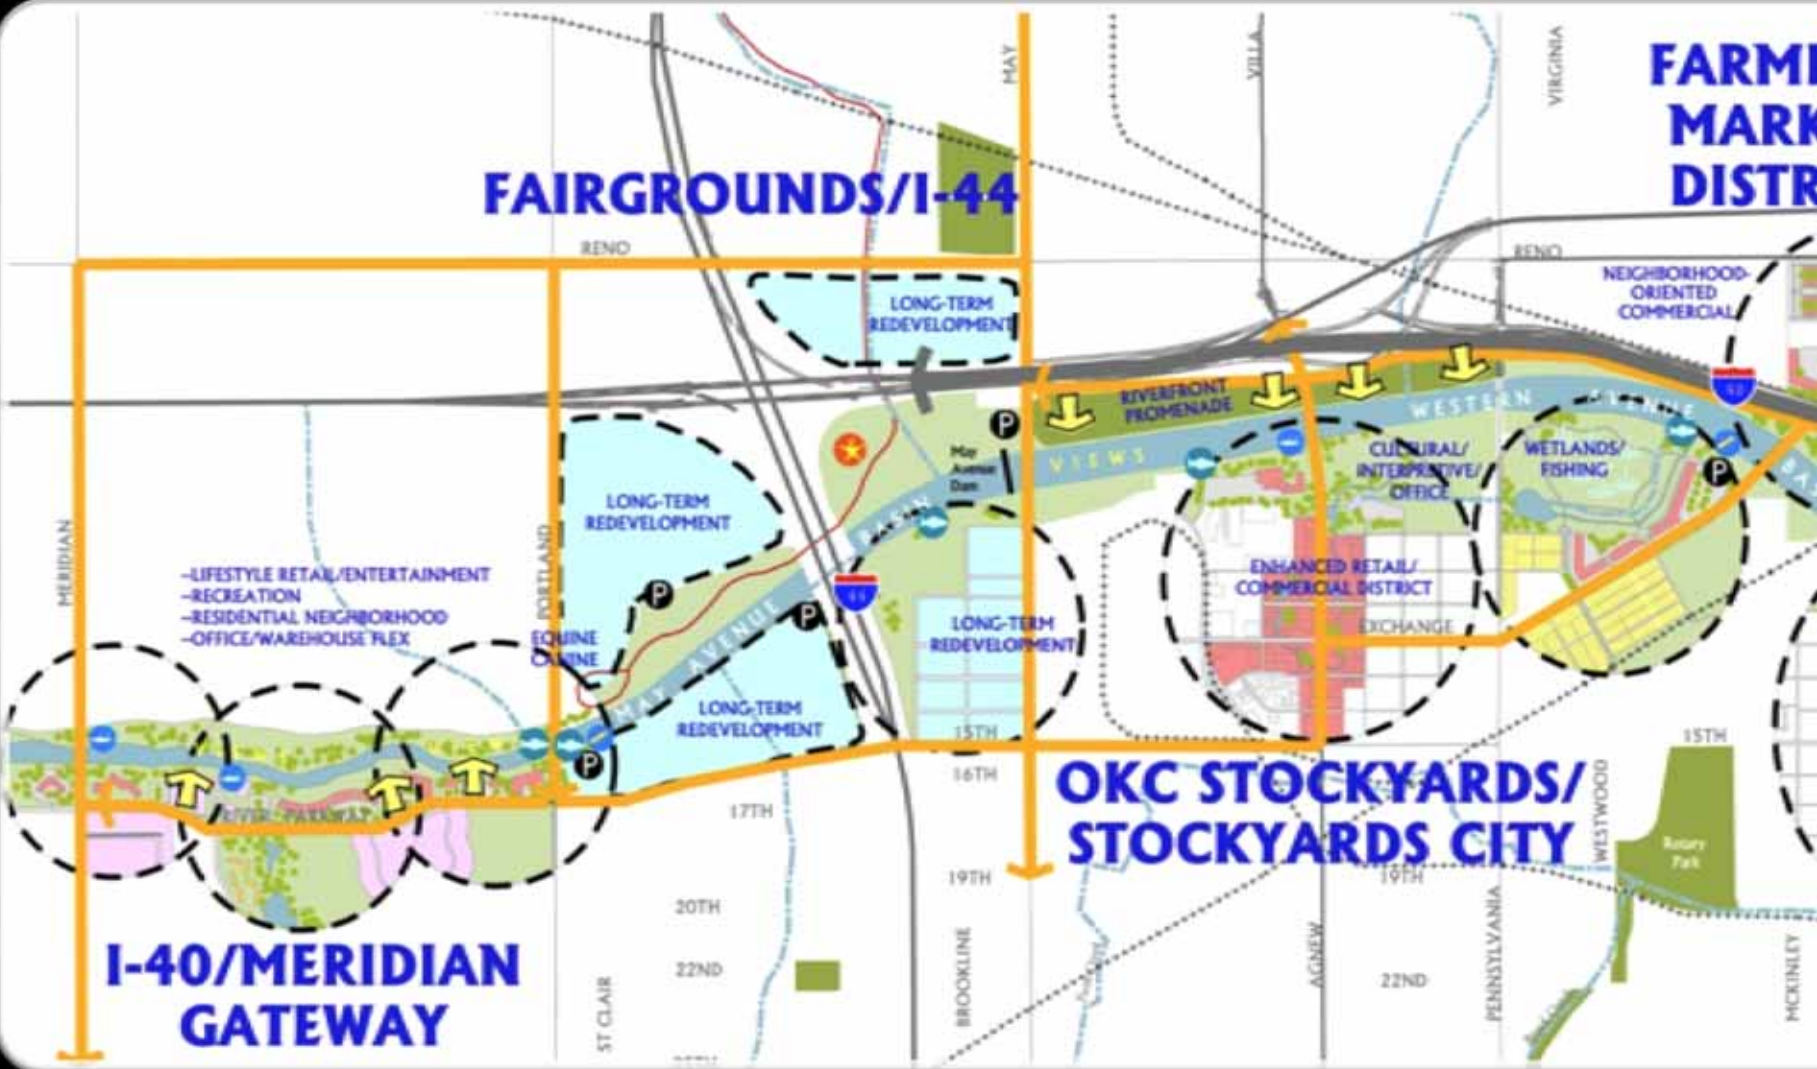

MAPs PROJECTS

Bricktown (Before)

Bricktown (Today)

FARM MARKET DISTRICT

FAIRGROUNDS/I-44

I-40/MERIDIAN GATEWAY

OKC STOCKYARDS/ STOCKYARDS CITY

River District Masterplan

That is a TV!

(Before)

Oklahoma River (Today)

Oklahoma River (Today)

Oklahoma River (Today)

TOTAL IMPACT 5 Billion +

Improved Voter Approval and Trust

Numerous Planning Studies

**New Convention Center
& Headquarters Hotel**

CORE to SHORE (2008)

maps

OKLAHOMA CITY

New Convention Center

Modern Streetcar

Wellness Centers

Fairgrounds Renovation

Boathouse District Concept

Boathouse District Concept

Future Boathouses

Wind Screening

Zip Line

Gateway Tunnel to Bricktown

RIVERSPORT
adventures
OKLAHOMA CITY

One price, play all day!