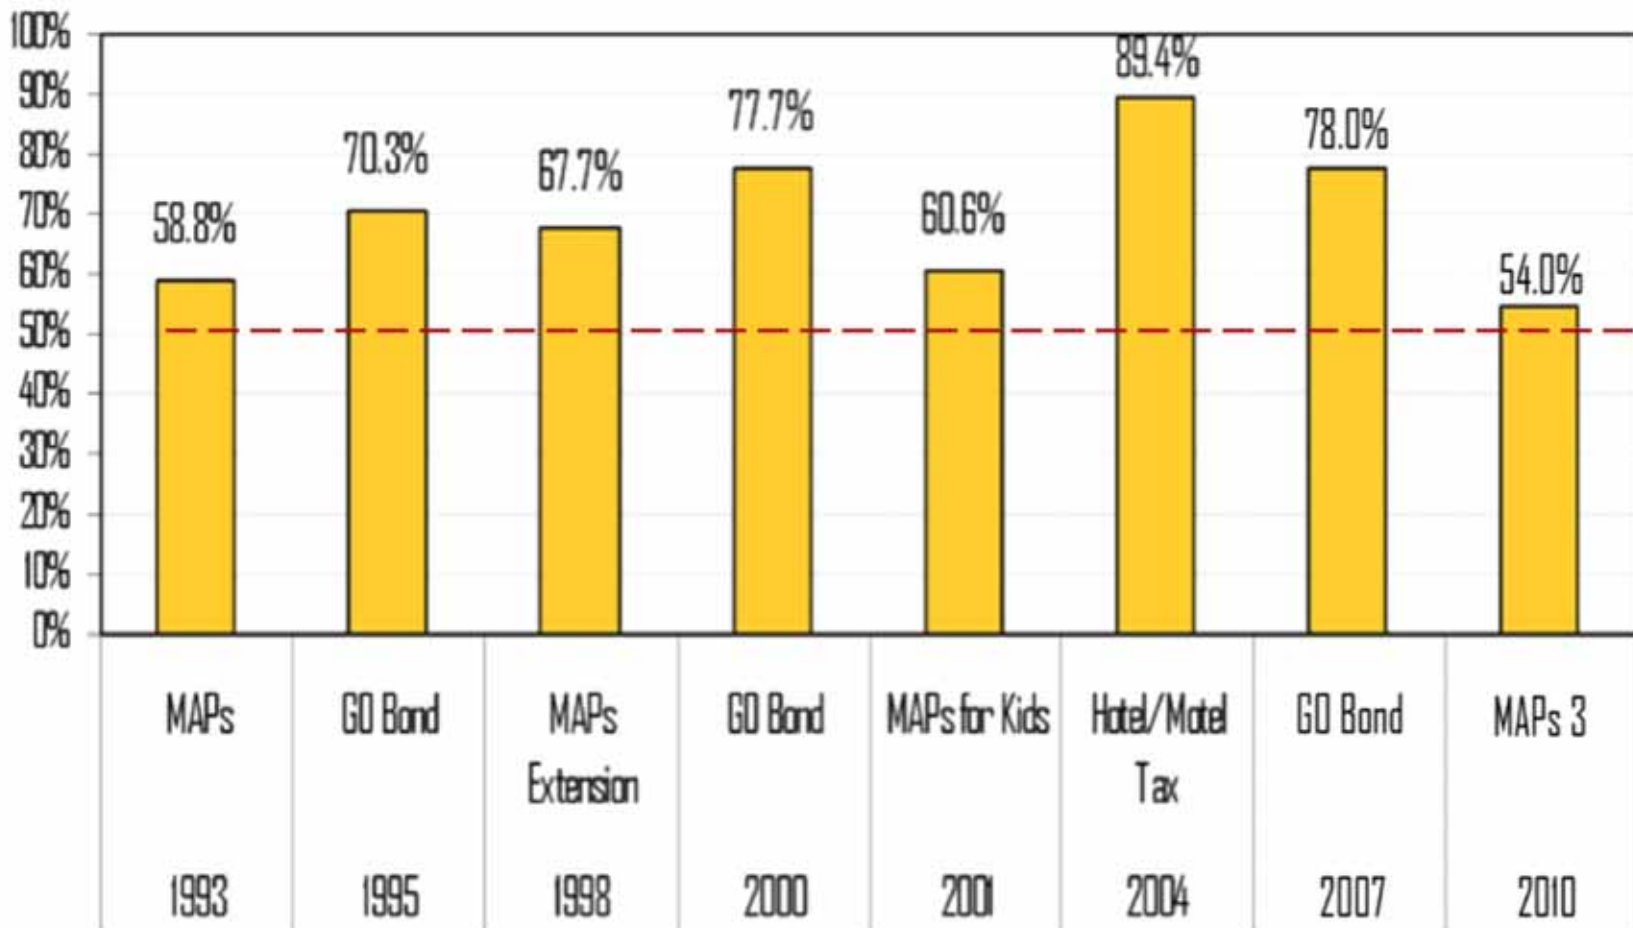

That is a TV!

(Before)

Oklahoma River (Today)

Oklahoma River (Today)

Oklahoma River (Today)

TOTAL IMPACT 5 Billion +

Improved Voter Approval and Trust

Numerous Planning Studies

- **Downtown Strategic Plan**
- **Sub-District Plans**
- **Design Review Guidelines**
- **Housing Implementation Plan**
- **Hotel Studies**
- **Walkability Study & Streetscape Masterplan**
- **Downtown Strategic Initiative (DSI)**