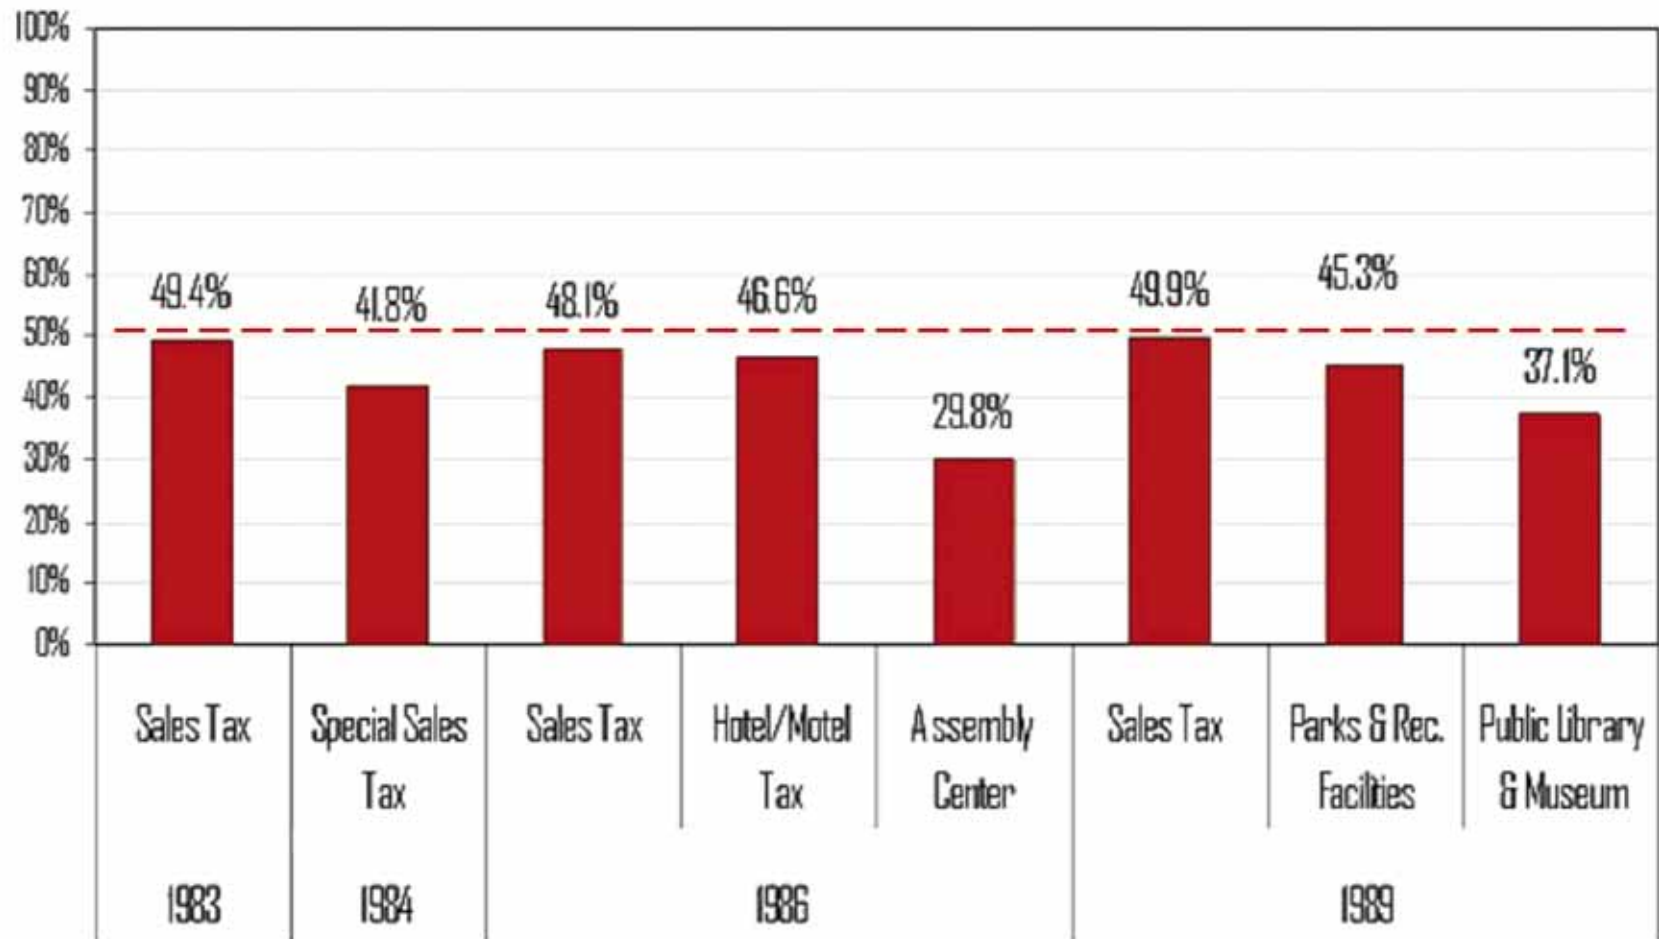

OKC RISING

but first, a brief look at where we
came from...

Russell Claus

PLANNING DIRECTOR, OKLAHOMA CITY

Blight & Abandonment

Urban Renewal (1964-1982)

Pei Plan (1964)

Voter Reluctancy for Public Reinvestment

Economic Hardship (1980's)

April 19th, 1995

MAPs Original Goals

- **Improve quality of life for OKC residents**
- **Create new, centrally located amenities for every major interest group**
- **Funded through 1-cent sales tax – 5 ½ yrs**
- **Citizen's Oversight Board**