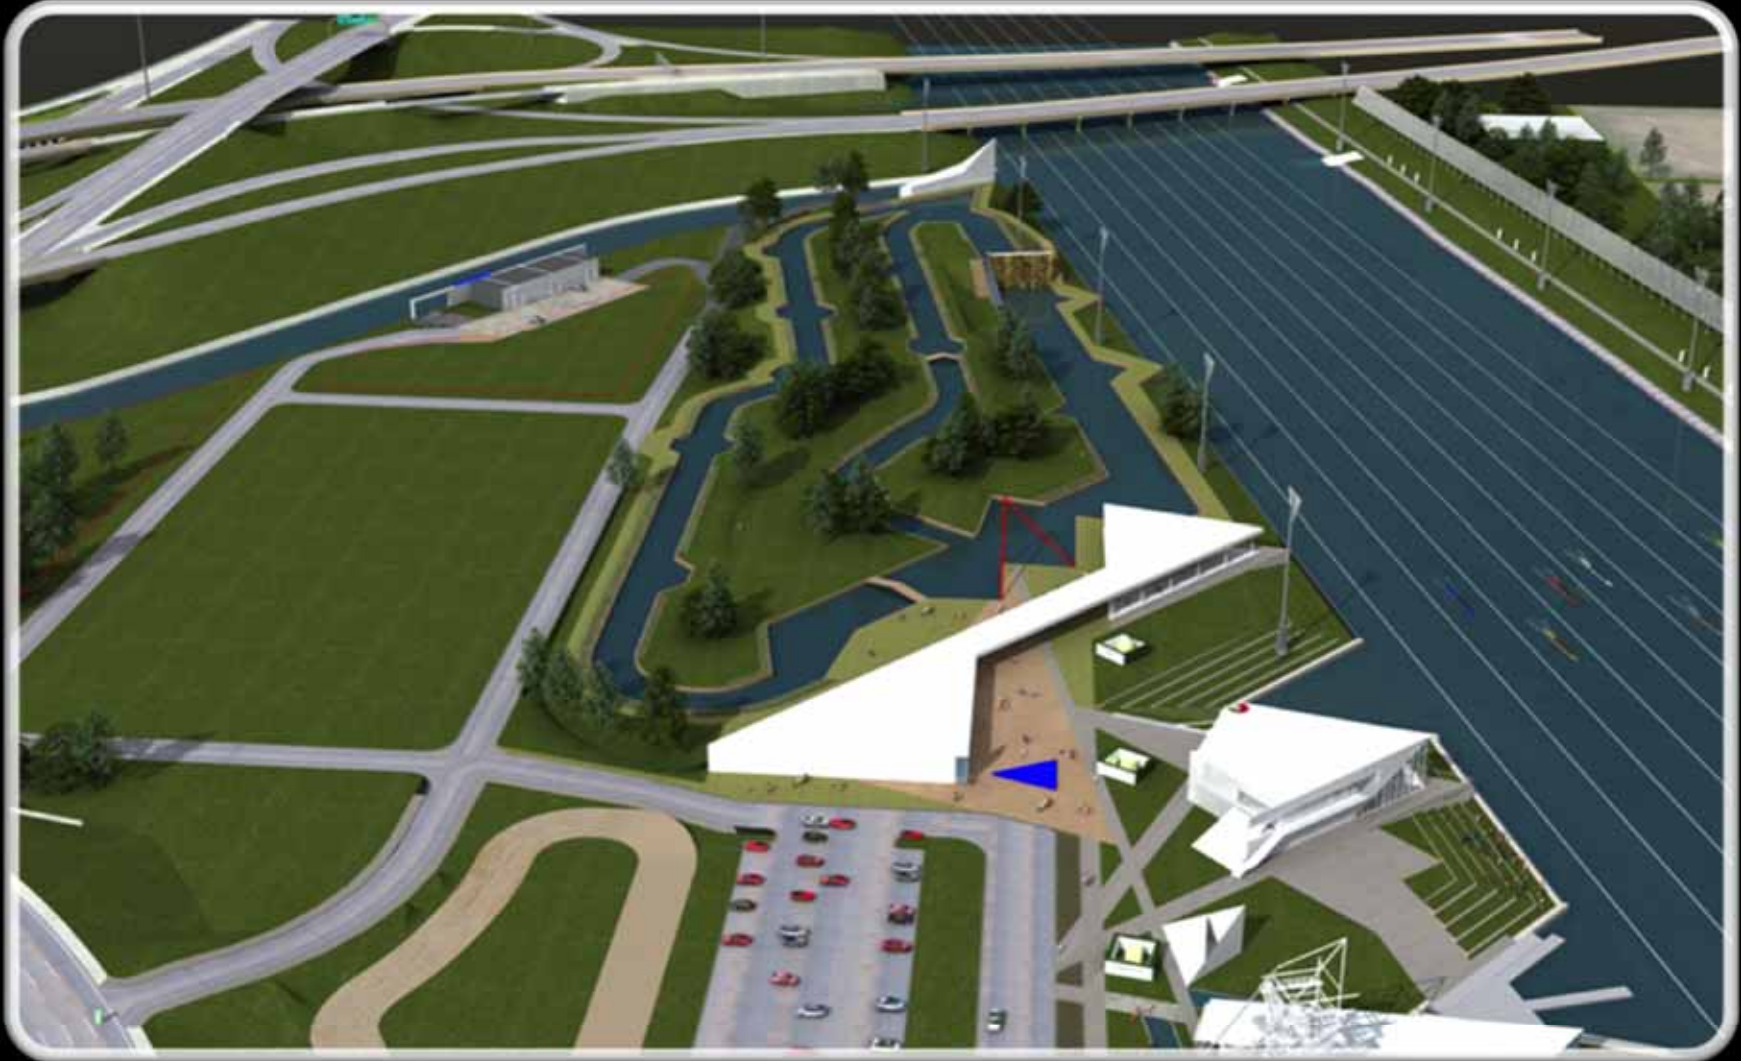

**New Convention Center
& Headquarters Hotel**

CORE to SHORE (2008)

maps

OKLAHOMA CITY

New Convention Center

Modern Streetcar

Wellness Centers

Fairgrounds Renovation

Trails & Sidewalks

Central Park

River Improvements

MAPs3 PROJECTS

Central Park Concept

Central Park Concept

Central Park Concept

Central Park Concept

Boathouse District Concept

Boathouse District Concept

Future Boathouses

Wind Screening

Zip Line

Gateway Tunnel to Bricktown

RIVERSPORT
adventures
OKLAHOMA CITY

One price, play all day!