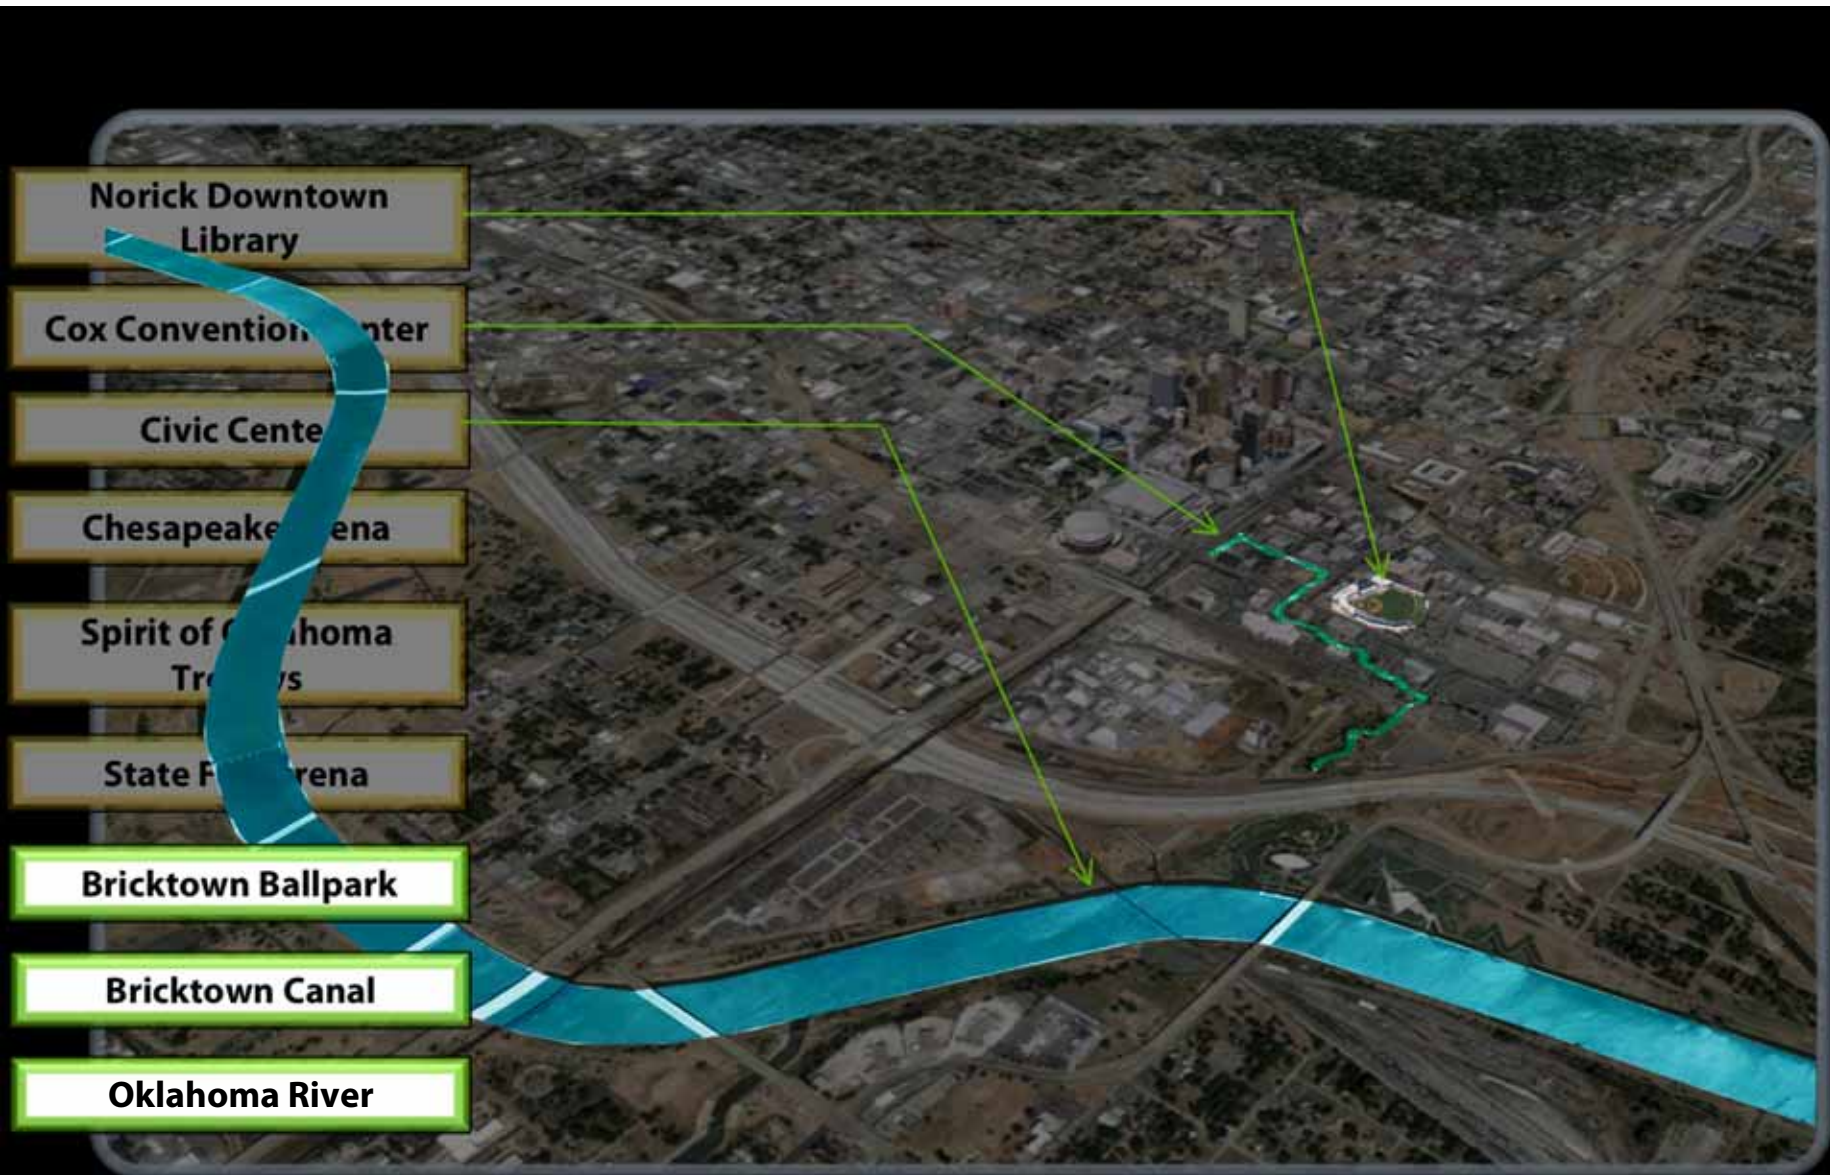

MAPs PROJECTS

Bricktown (Before)

Bricktown (Today)

FARM MARKET DISTRICT

FAIRGROUNDS/I-44

I-40/MERIDIAN GATEWAY

OKC STOCKYARDS/ STOCKYARDS CITY

River District Masterplan

That is a TV!

(Before)

Oklahoma River (Today)

Oklahoma River (Today)

Oklahoma River (Today)

TOTAL IMPACT 5 Billion +

Improved Voter Approval and Trust

Numerous Planning Studies

**New Convention Center
& Headquarters Hotel**

CORE to SHORE (2008)

maps

OKLAHOMA CITY

New Convention Center

Modern Streetcar

Wellness Centers

Fairgrounds Renovation

Boathouse District Concept

Boathouse District Concept

Future Boathouses

Wind Screening

Zip Line

Gateway Tunnel to Bricktown

RIVERSPORT
adventures
OKLAHOMA CITY

One price, play all day!