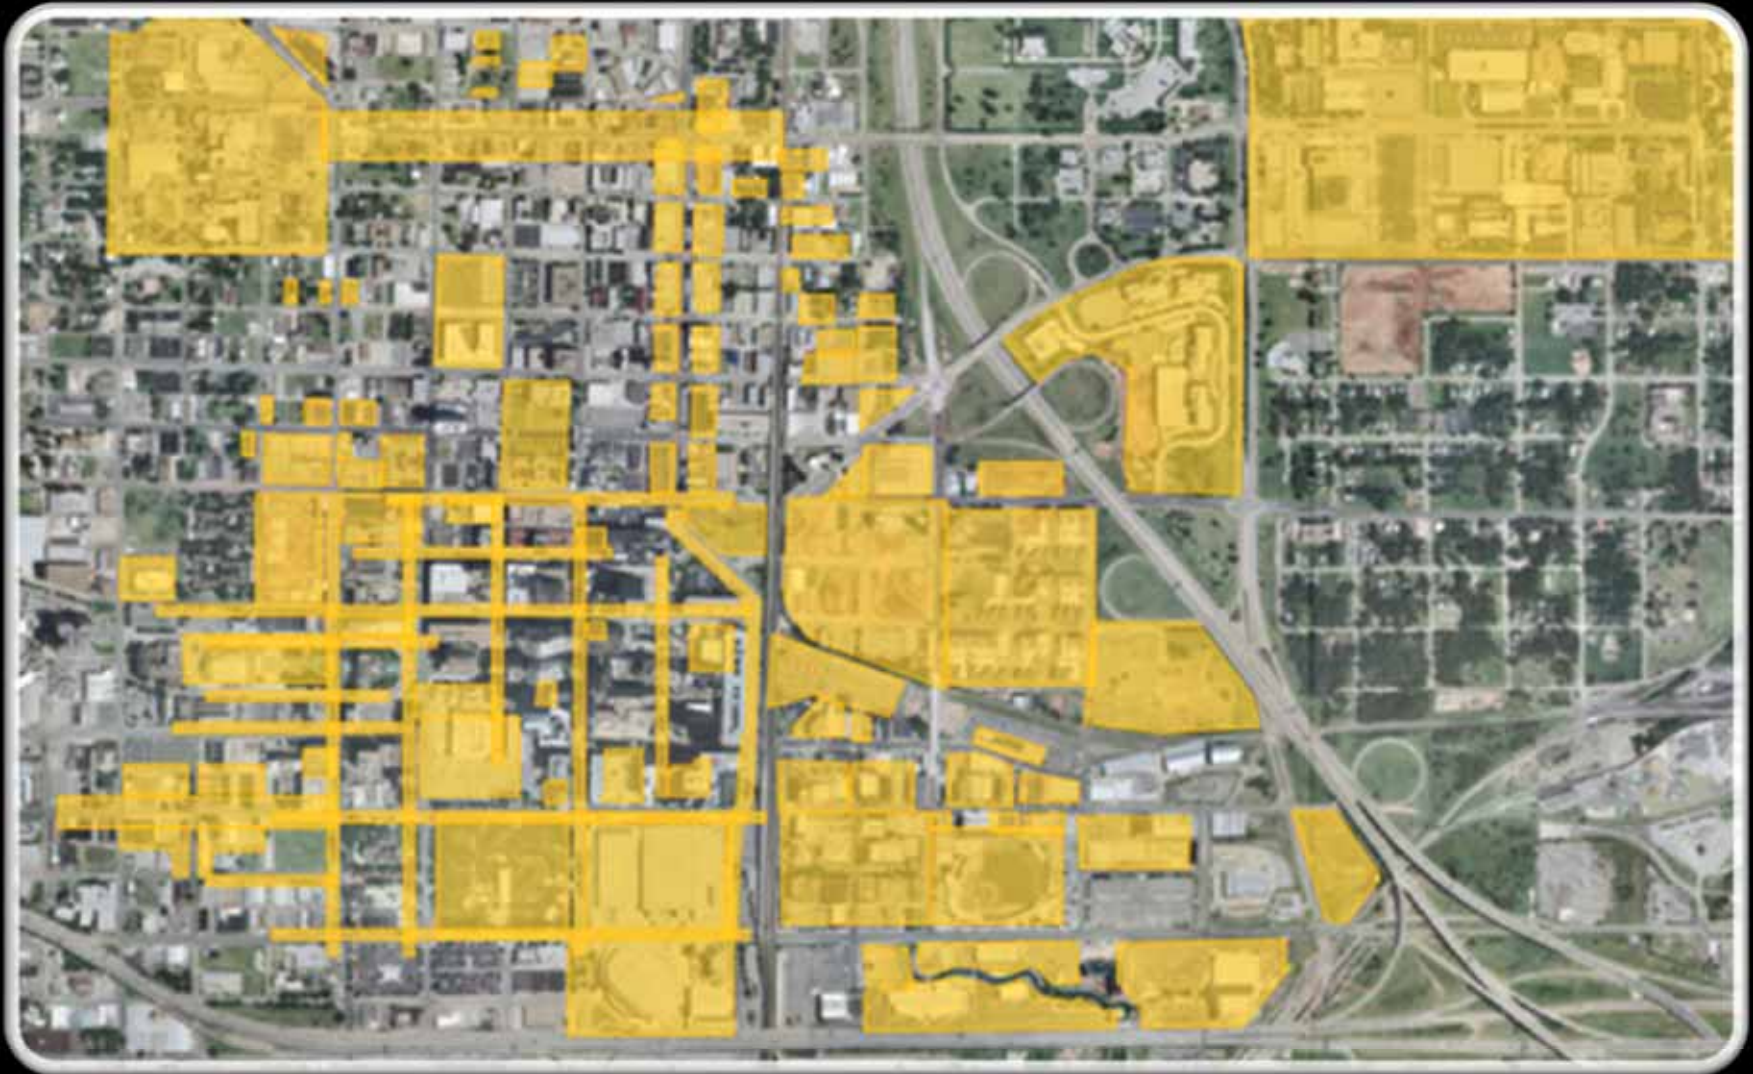

MAPs PROJECTS

Bricktown (Before)

Bricktown (Today)

FARM MARKET DISTRICT

FAIRGROUNDS/I-44

I-40/MERIDIAN GATEWAY

OKC STOCKYARDS/ STOCKYARDS CITY

River District Masterplan

That is a TV!

(Before)

Oklahoma River (Today)

Oklahoma River (Today)

Oklahoma River (Today)

TOTAL IMPACT 5 Billion +

Improved Voter Approval and Trust

Numerous Planning Studies

- **Downtown Strategic Plan**
- **Sub-District Plans**
- **Design Review Guidelines**
- **Housing Implementation Plan**
- **Hotel Studies**
- **Walkability Study & Streetscape Masterplan**
- **Downtown Strategic Initiative (DSI)**

An aerial photograph of a city grid, likely downtown San Francisco, with a red and white building complex highlighted in the center. The map shows a dense urban layout with streets and buildings. The highlighted area is located in the upper-middle section of the grid.