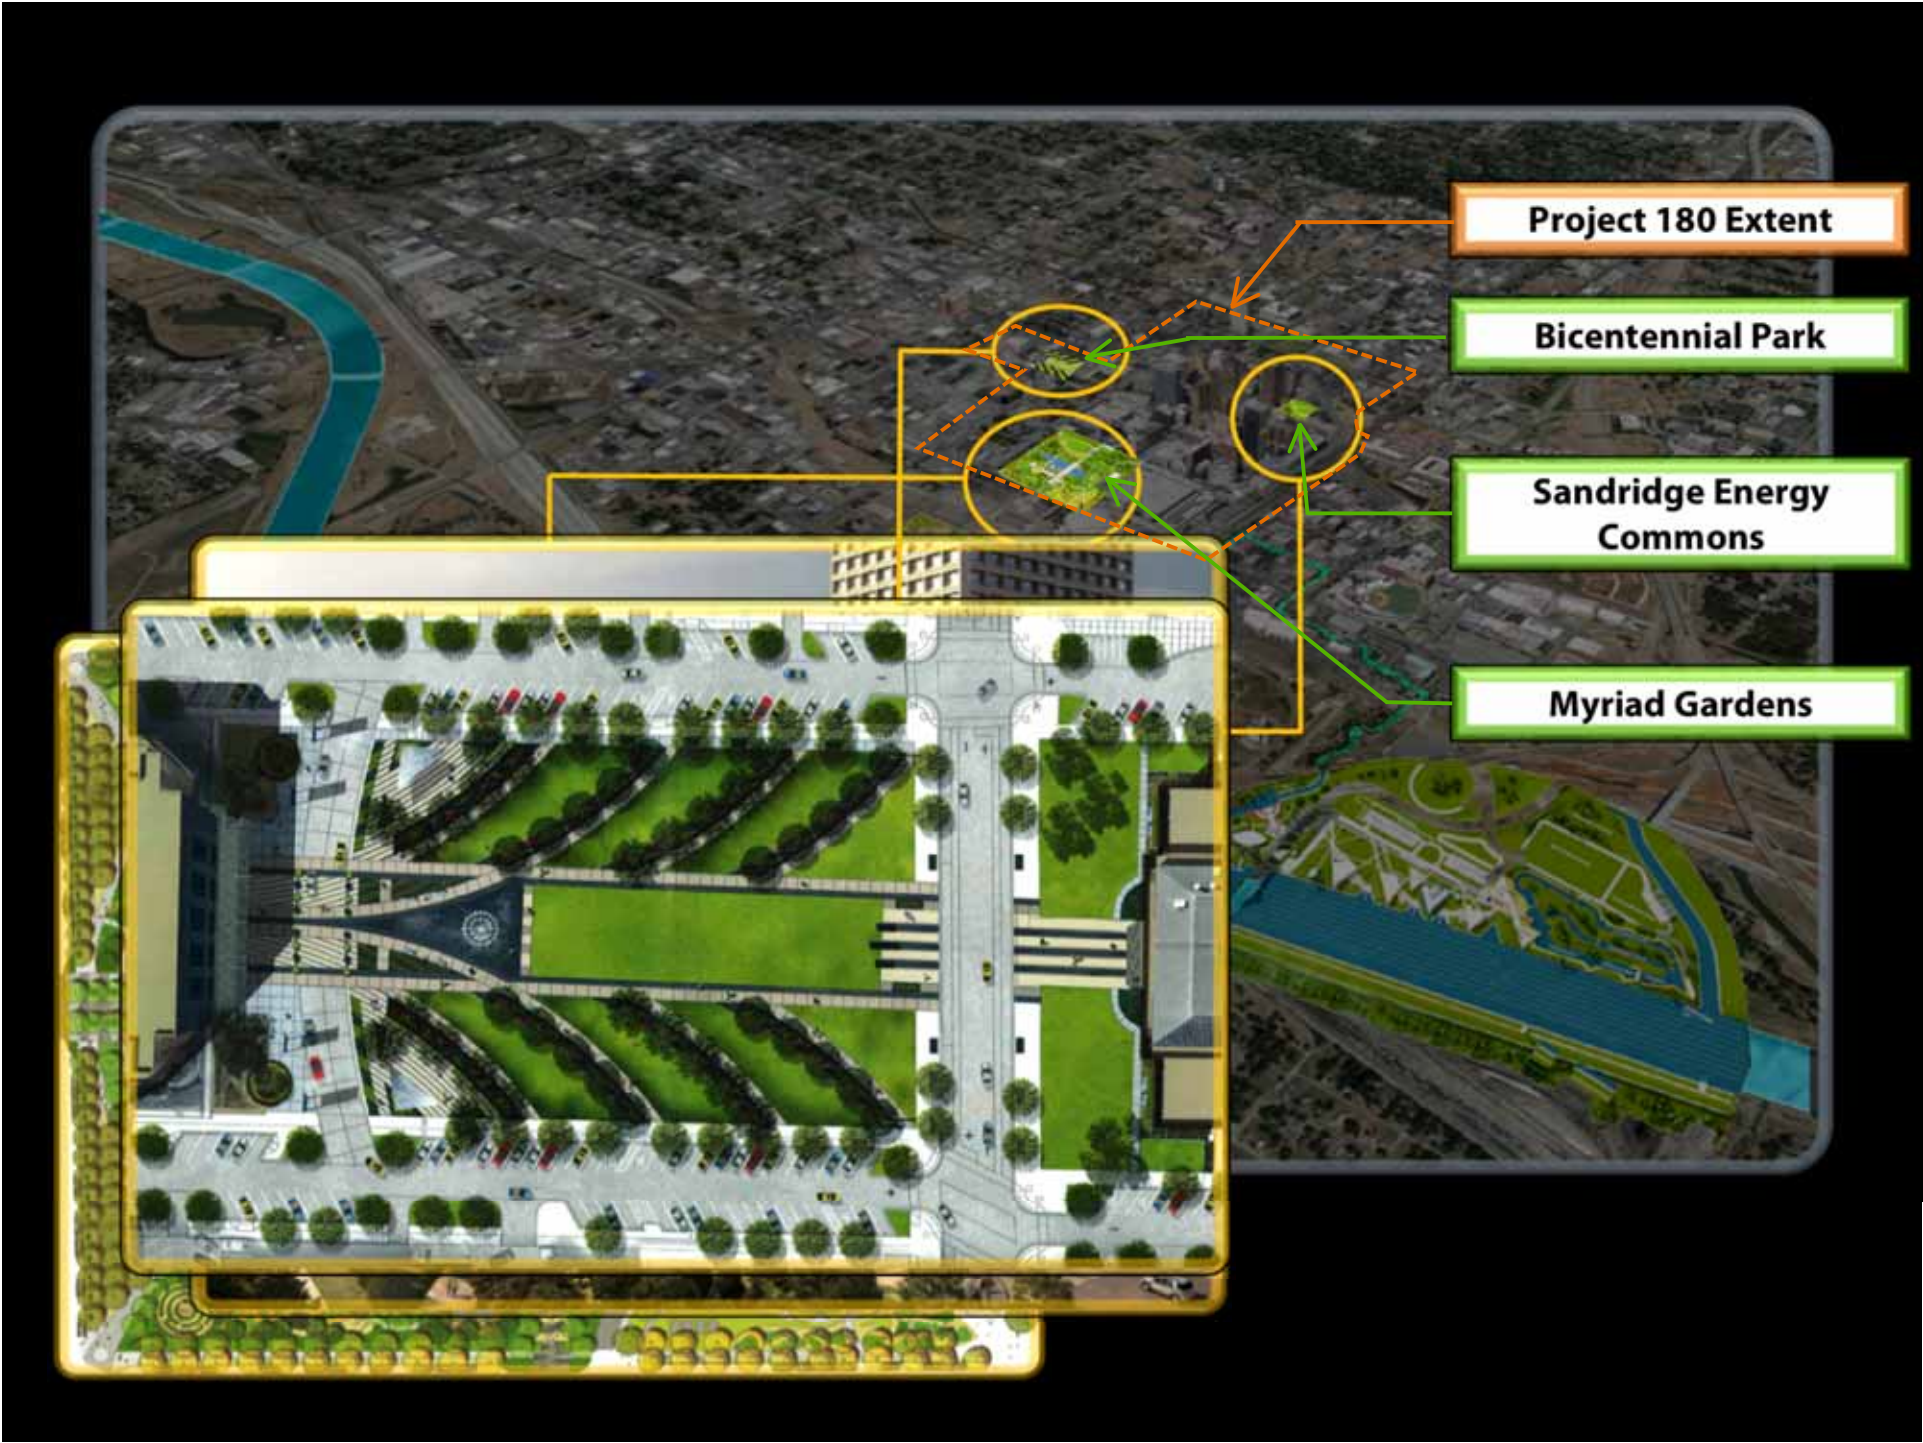

Project 180 Extent

Bicentennial Park

Sandridge Energy Commons

Myriad Gardens